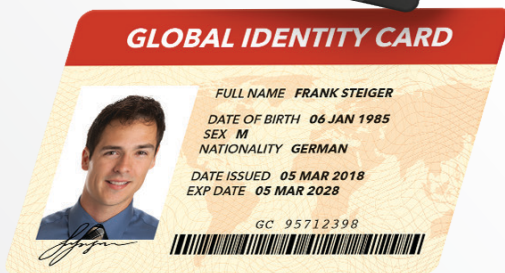

# 201+

## 600 DPI Retransfer Printer

Retransfer print technology is the next level up to direct-to-card print technology. First, the image is printed on a film, then transferred from the film to the card. This technique is suitable for over the edge, heavy duty printing, improves reliability, and is suitable for a vast variety of card types, such as: